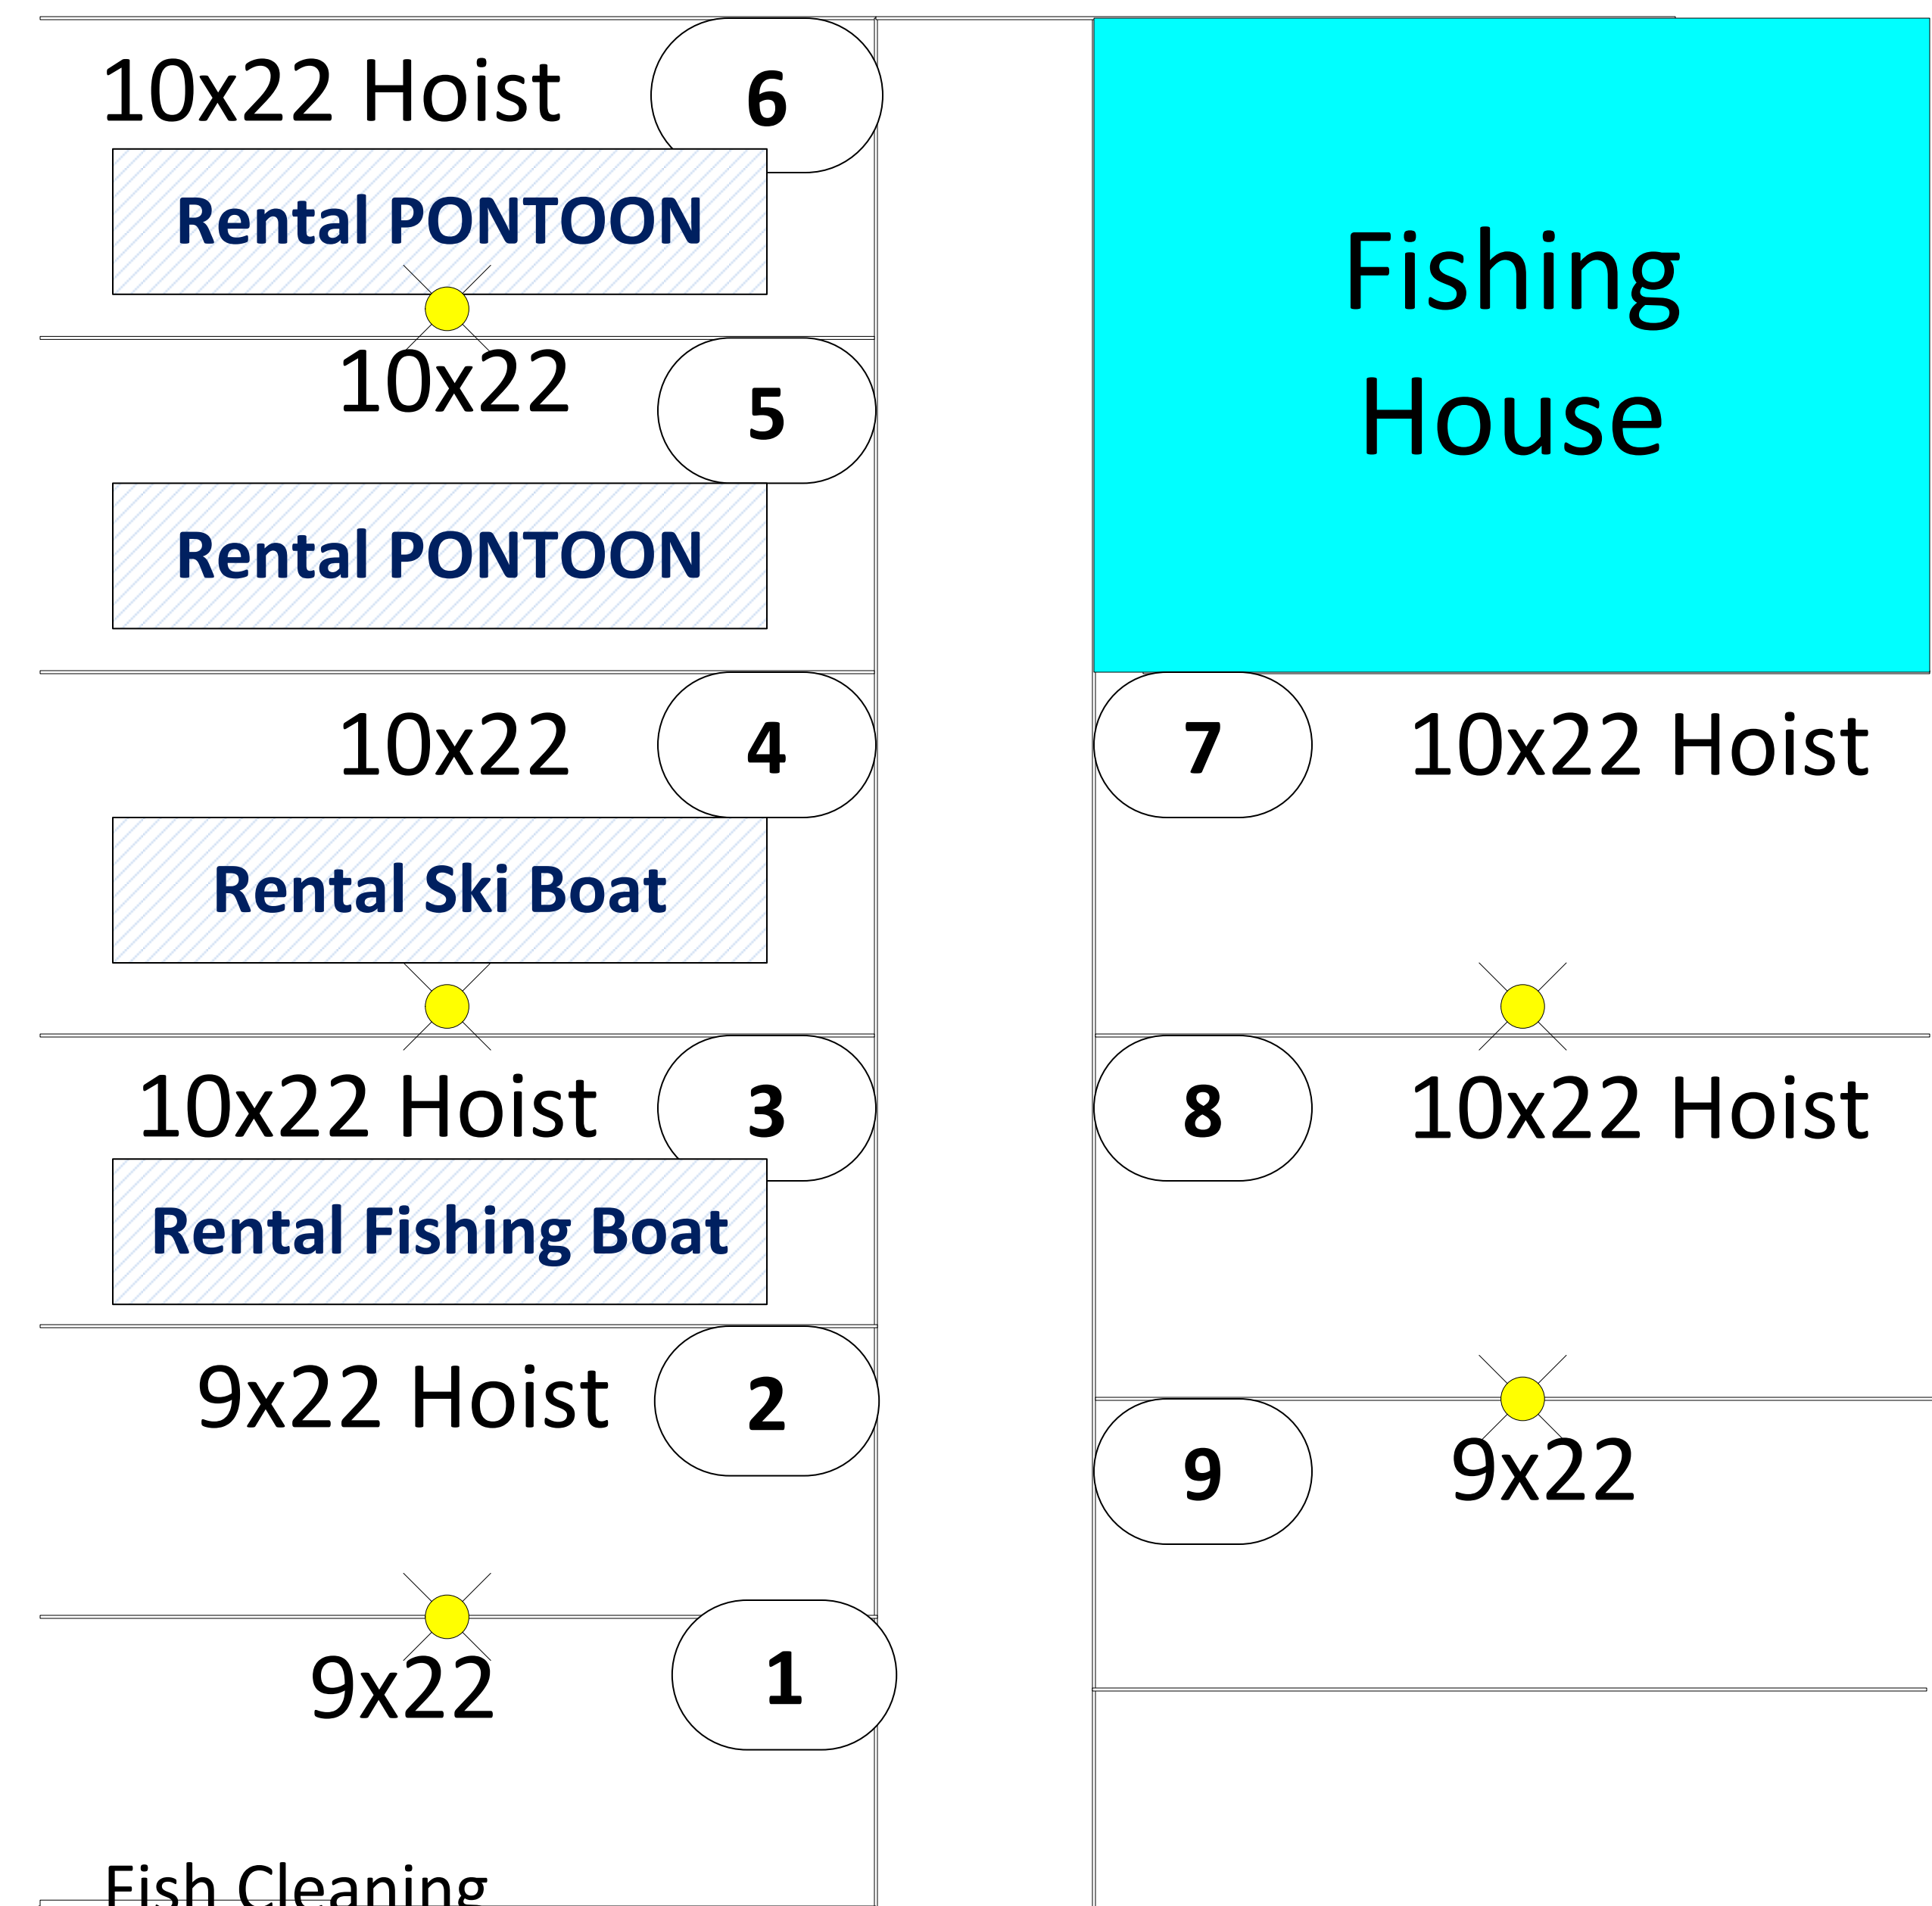

Dock A

Dock B

 Power Supply 110